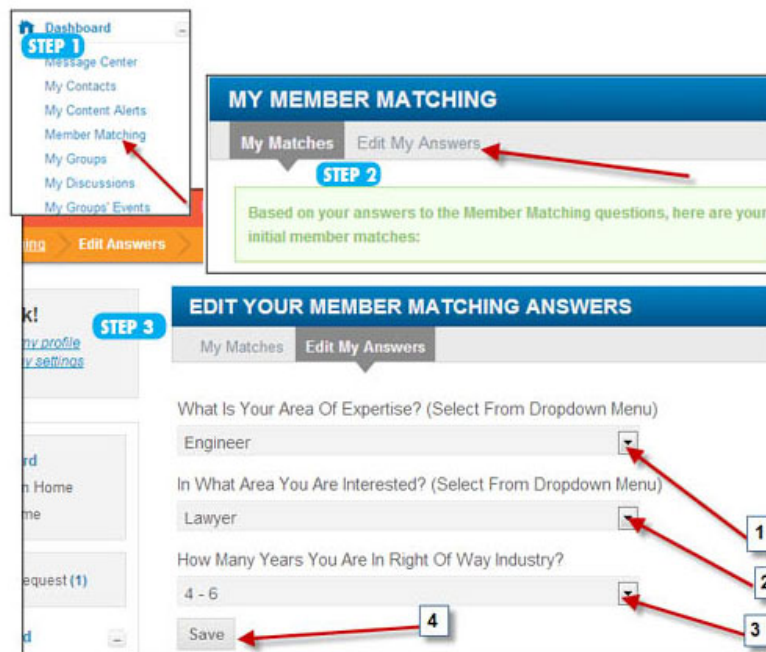

IRWA's new Member Network allows members to connect, share information, post resources and schedule events within a number of Association-specific groups. Here are some tips to help you take the fullest advantage of this great new social networking member feature! [Click HERE to connect to IRWA's Member Network](#)

Have you tried extending your profile with member matching?

On your Dashboard, you have the option to fill out your member matching questions. By completing this short questionnaire, the member network will automatically connect you to other members with similar interests.

And sign up for courses with your Community Calendar!

1. Click on "Events" to access your calendar
2. Select your event

3. Click the green "Register Now" button

The screenshot illustrates a three-step registration process. **STEP 1** shows a navigation menu with 'Events' highlighted. **STEP 2** shows a calendar view with several events listed. **STEP 3** shows a detailed view of the '504 Computing Replacement Housing Payments 12.06.12 Atlanta, GA' event, with a green 'Register Now' button highlighted.